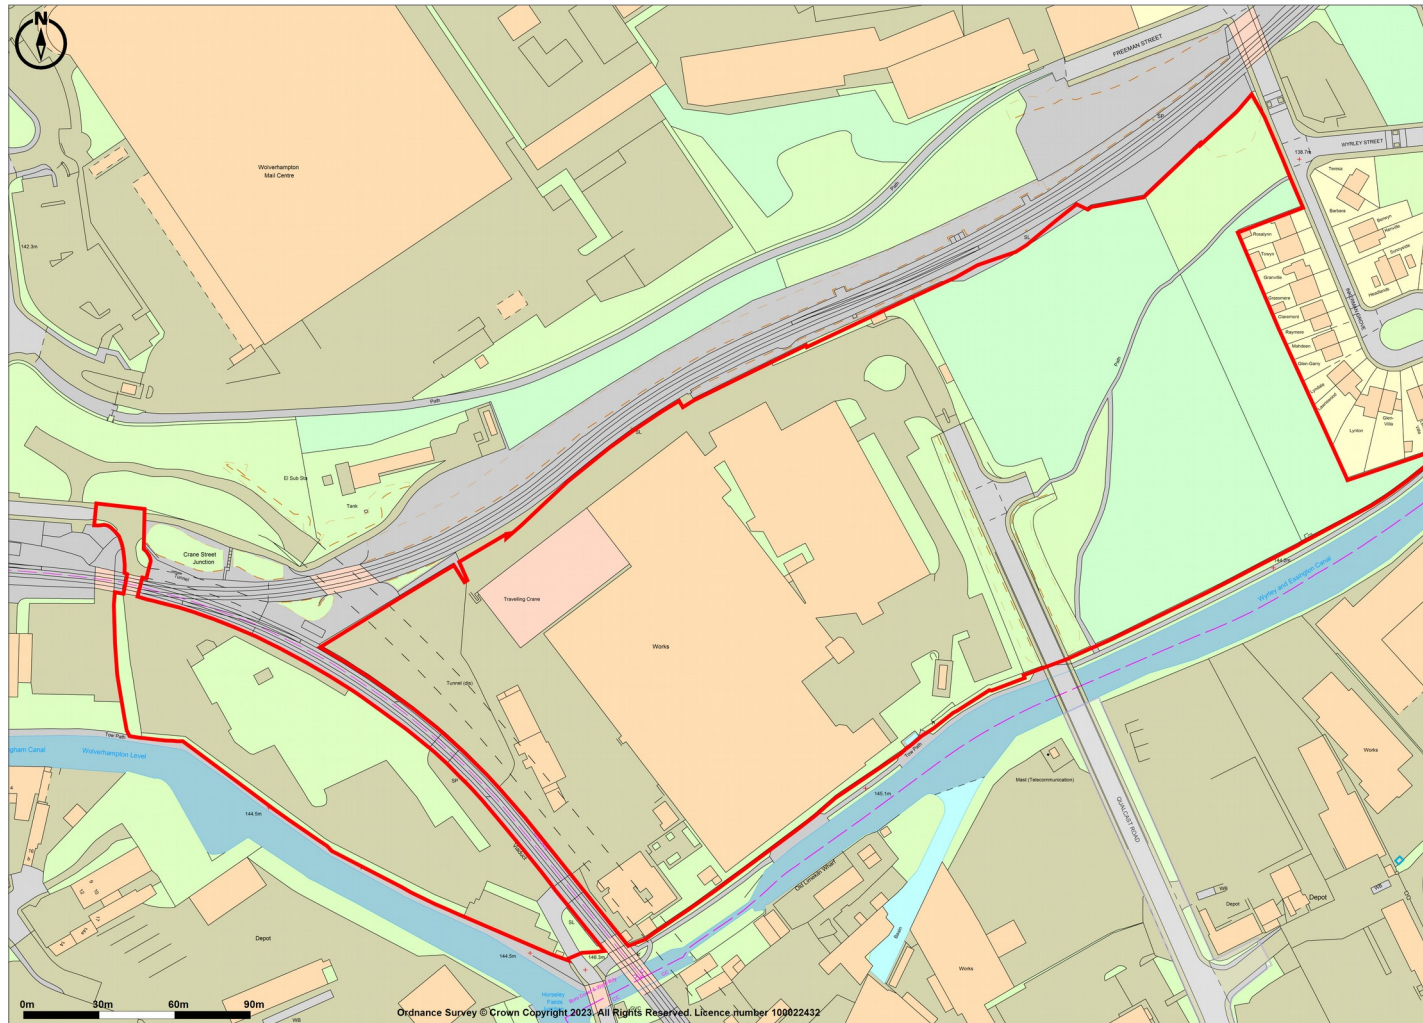

Canalside South, Qualcast Road, Wolverhampton, WV1 3DY

Promap
LANDMARK INFORMATION

Ordnance Survey Crown Copyright 2023. All rights reserved.
Licence number 100022432.
Plotted Scale - 1:3000. Paper Size - A4